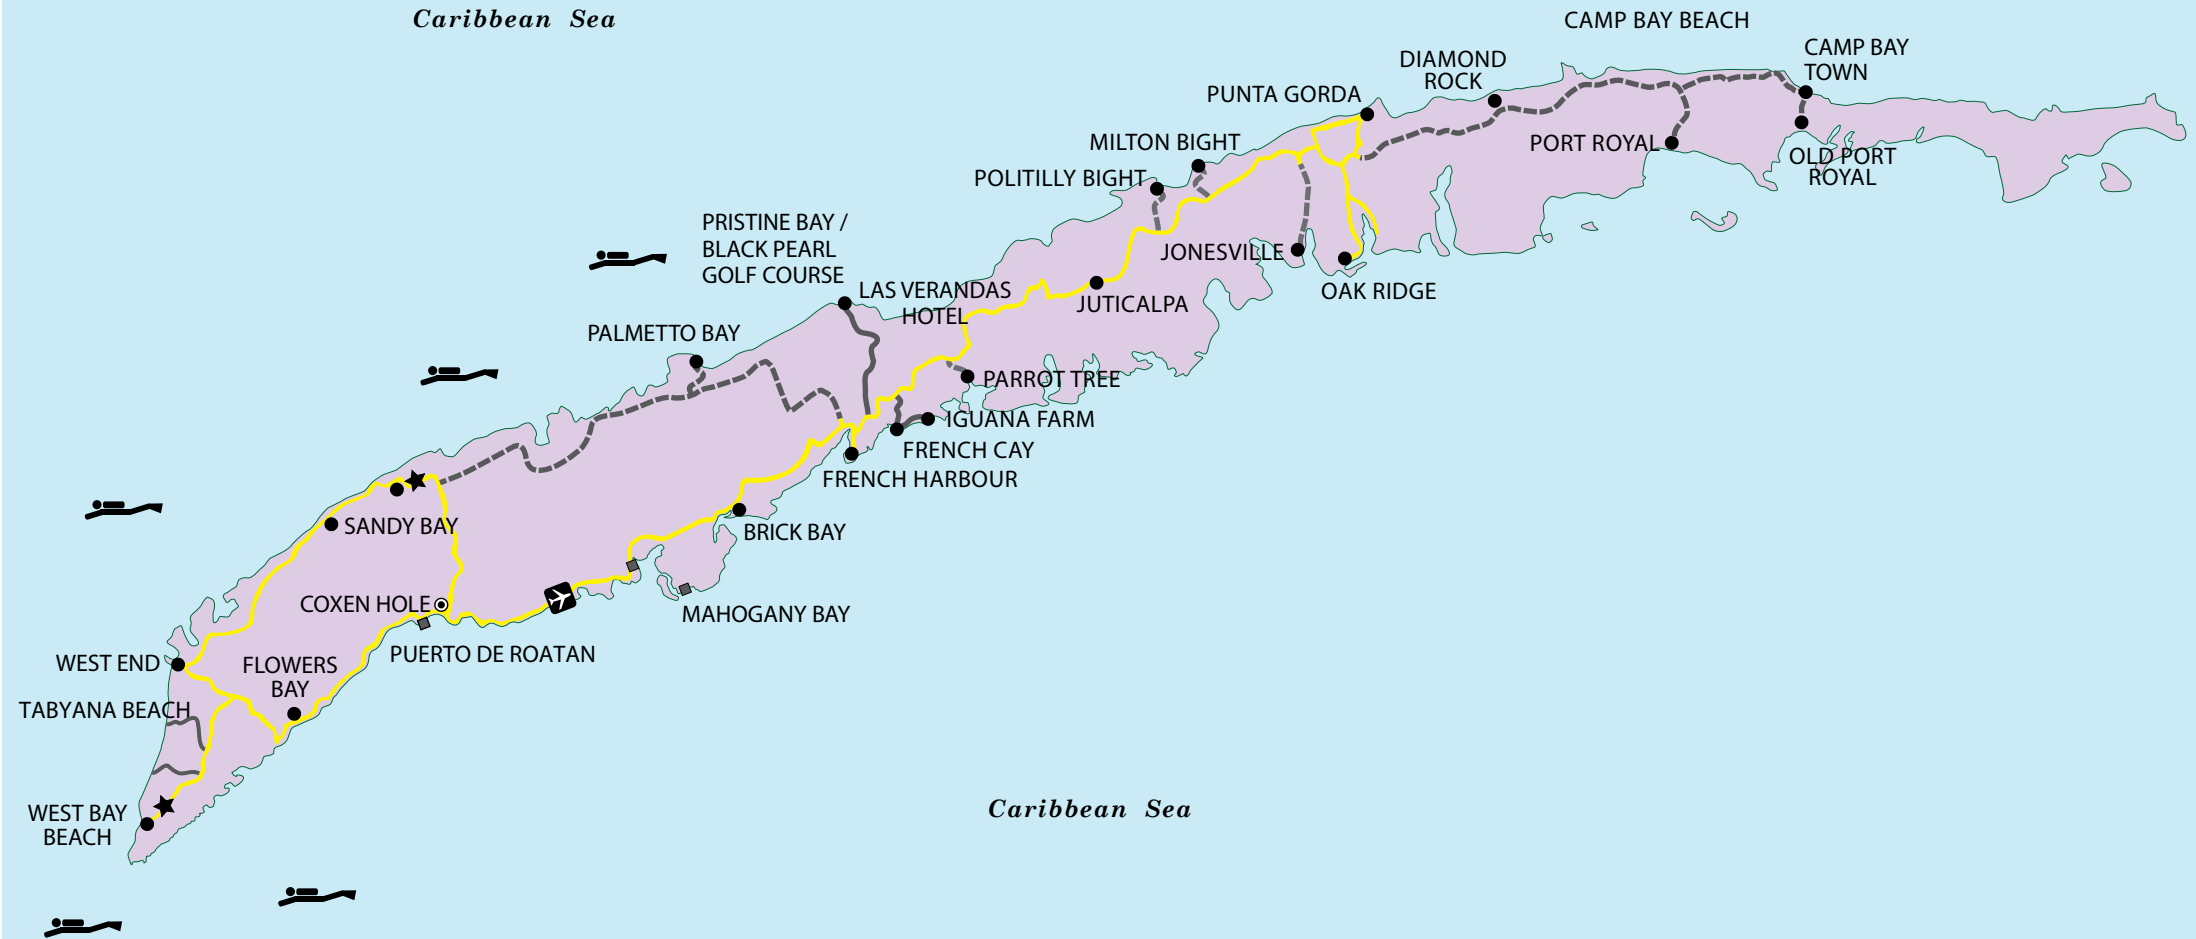

ROATAN

Caribbean Sea

CAMP BAY BEACH

CAMP BAY TOWN

PUNTA GORDA

DIAMOND ROCK

PORT ROYAL

OLD PORT ROYAL

PUERTO DE ROATAN

FLOWERS BAY

WEST END

TABYANA BEACH

WEST BAY BEACH

Caribbean Sea

WEST BAY

GUMBALIMBA PARK

Caribbean Sea

TO PALMETTO BAY

FRENCH HARBOUR
FRENCH CAY

TURQUOISE BAY

JUTICALPA
CAL'S CANTINA

PARROT TREE PLANTATION
MEDIA LUNA RESORT

JONESVILLE
OAK RIDGE

PUNTA GORDA
MARBLE HILL FARMS
DIAMOND ROCK

CAMP BAY BEACH
LA SIRENA
CAMP BAY TOWN
PORT ROYAL
OLD PORT ROYAL