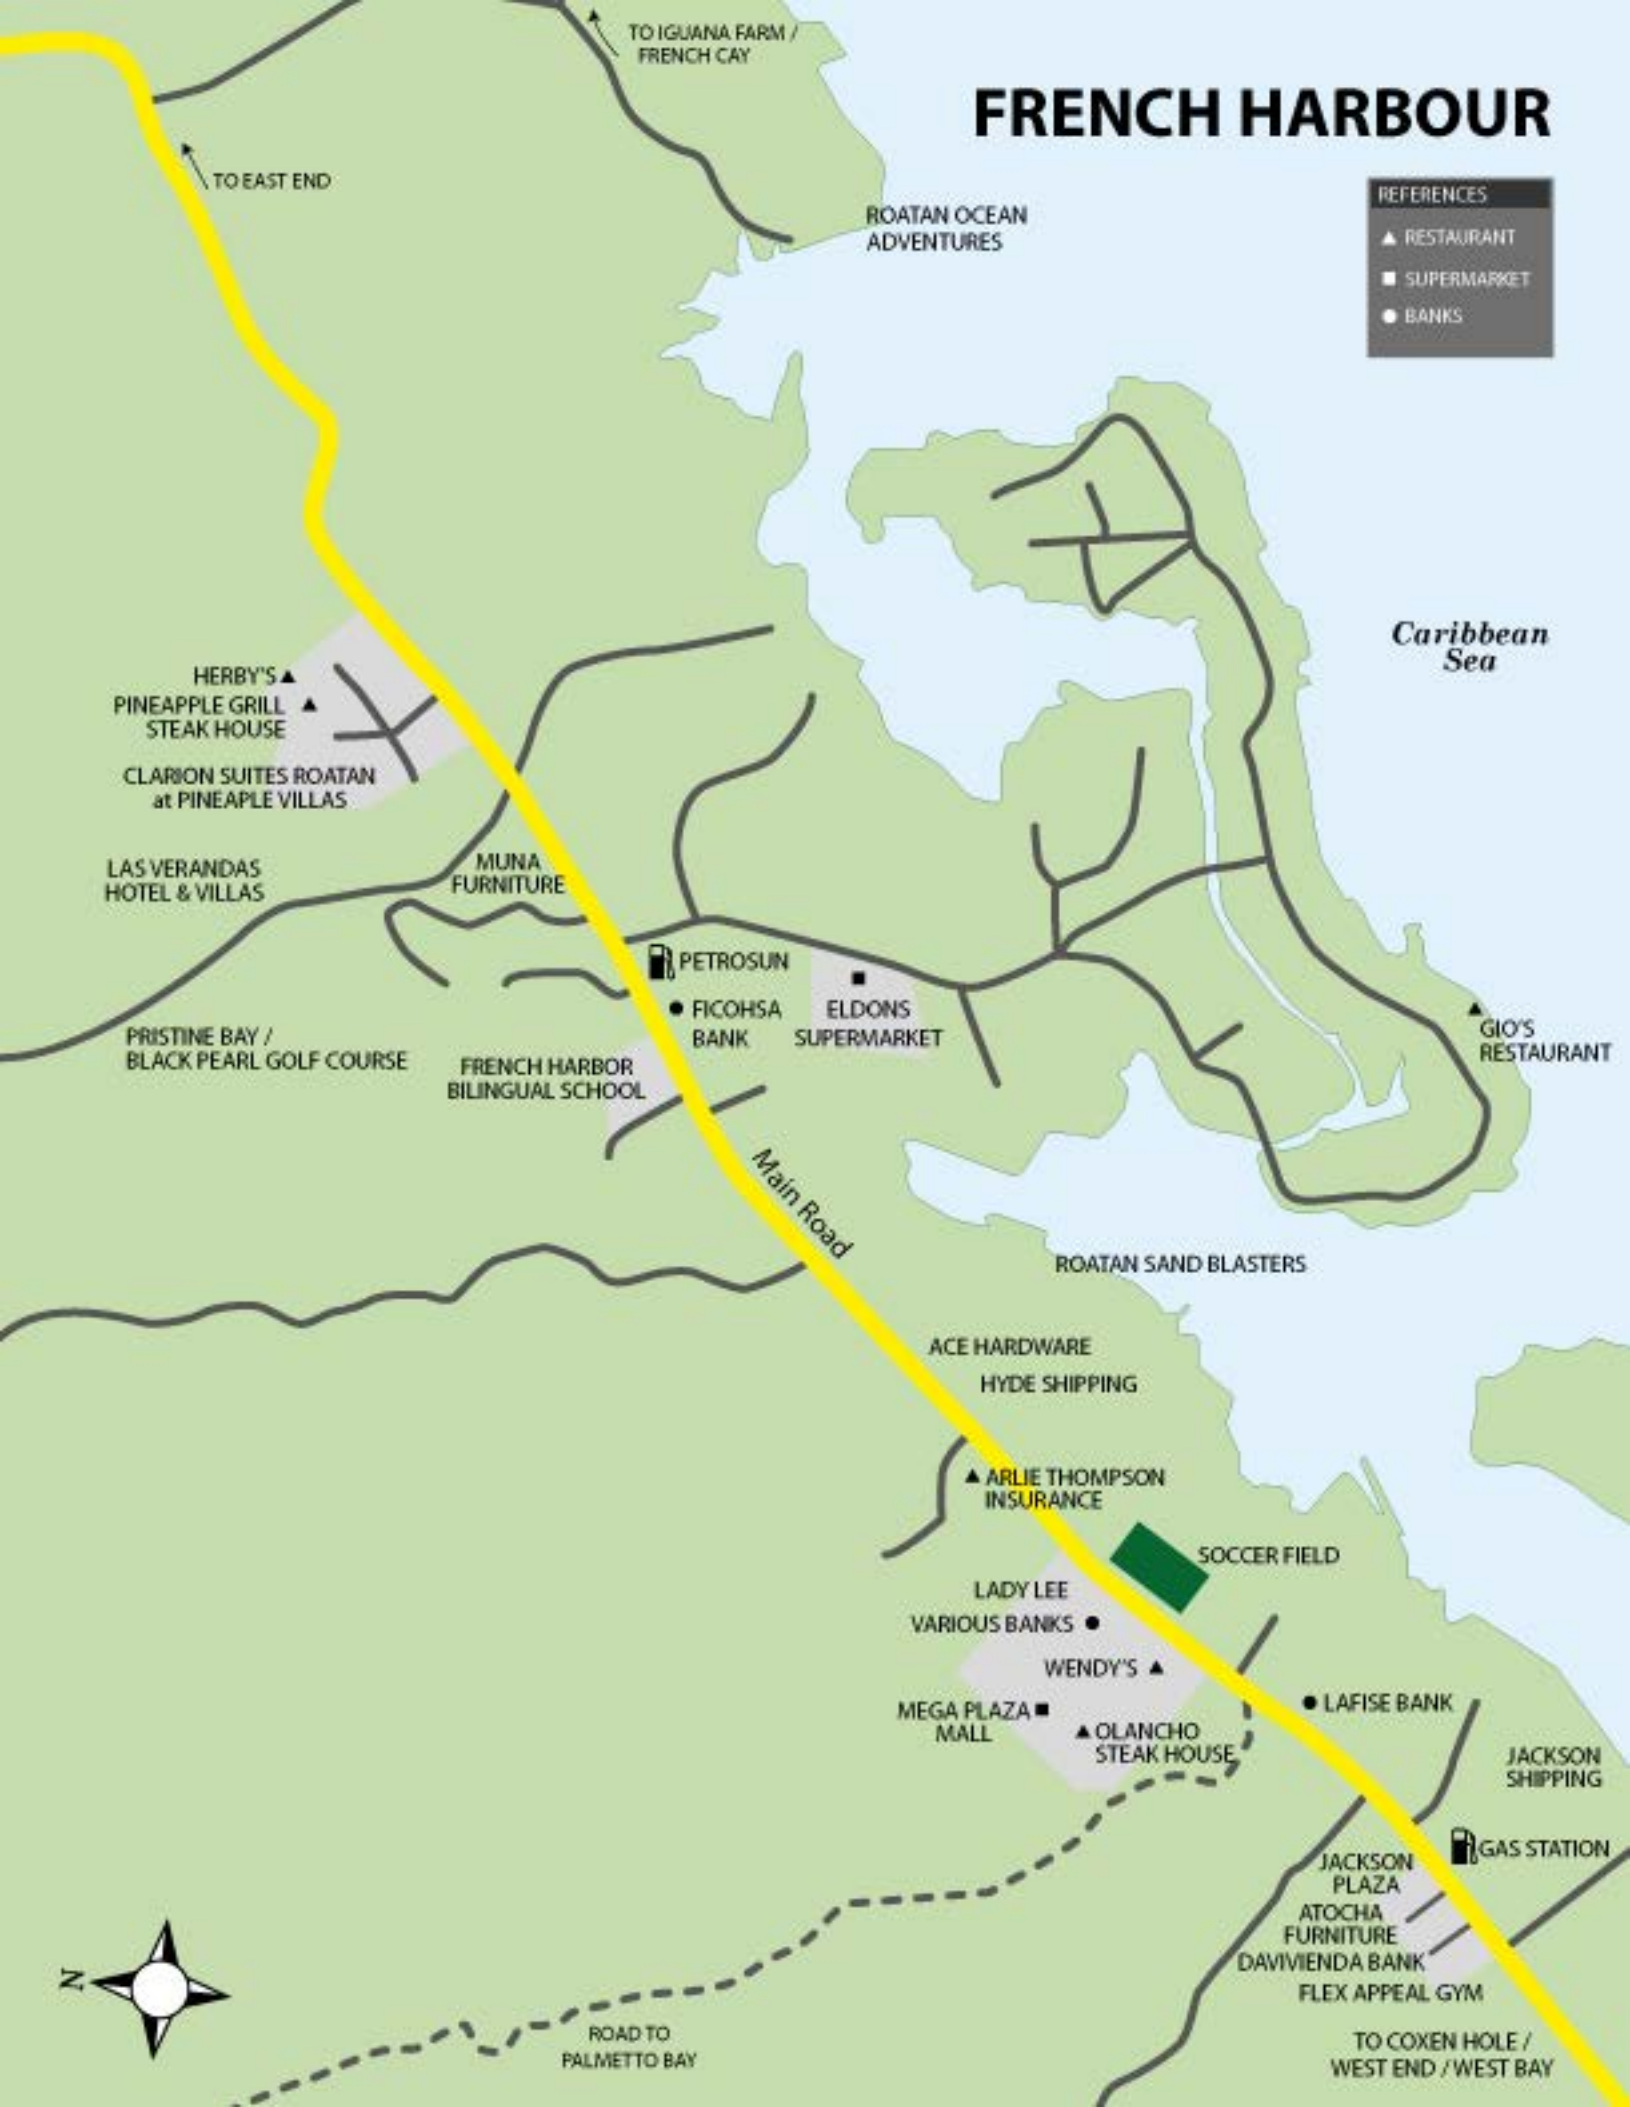

FRENCH HARBOUR

REFERENCES

- ▲ RESTAURANT
- SUPERMARKET
- BANKS

TO IGUANA FARM / FRENCH CAY

TO EAST END

ROATAN OCEAN ADVENTURES

Caribbean Sea

HERBY'S ▲
PINEAPPLE GRILL ▲
STEAK HOUSE

CLARION SUITES ROATAN
at PINEAPPLE VILLAS

LAS VERANDAS
HOTEL & VILLAS

MUNA
FURNITURE

PETROSUN

FICOHSA
BANK

ELDON'S
SUPERMARKET

PRISTINE BAY /
BLACK PEARL GOLF COURSE

FRENCH HARBOR
BILINGUAL SCHOOL

GIO'S
RESTAURANT

Main Road

ROATAN SAND BLASTERS

ACE HARDWARE
HYDE SHIPPING

ARLIE THOMPSON
INSURANCE

SOCCER FIELD

LADY LEE
VARIOUS BANKS

WENDY'S ▲

MEGA PLAZA
MALL

OLANCHO
STEAK HOUSE

LAFISE BANK

JACKSON
SHIPPING

GAS STATION

JACKSON PLAZA
ATOCHA
FURNITURE
DAVIVIENDA BANK
FLEX APPEAL GYM

ROAD TO
PALMETTO BAY

TO COXEN HOLE /
WEST END / WEST BAY